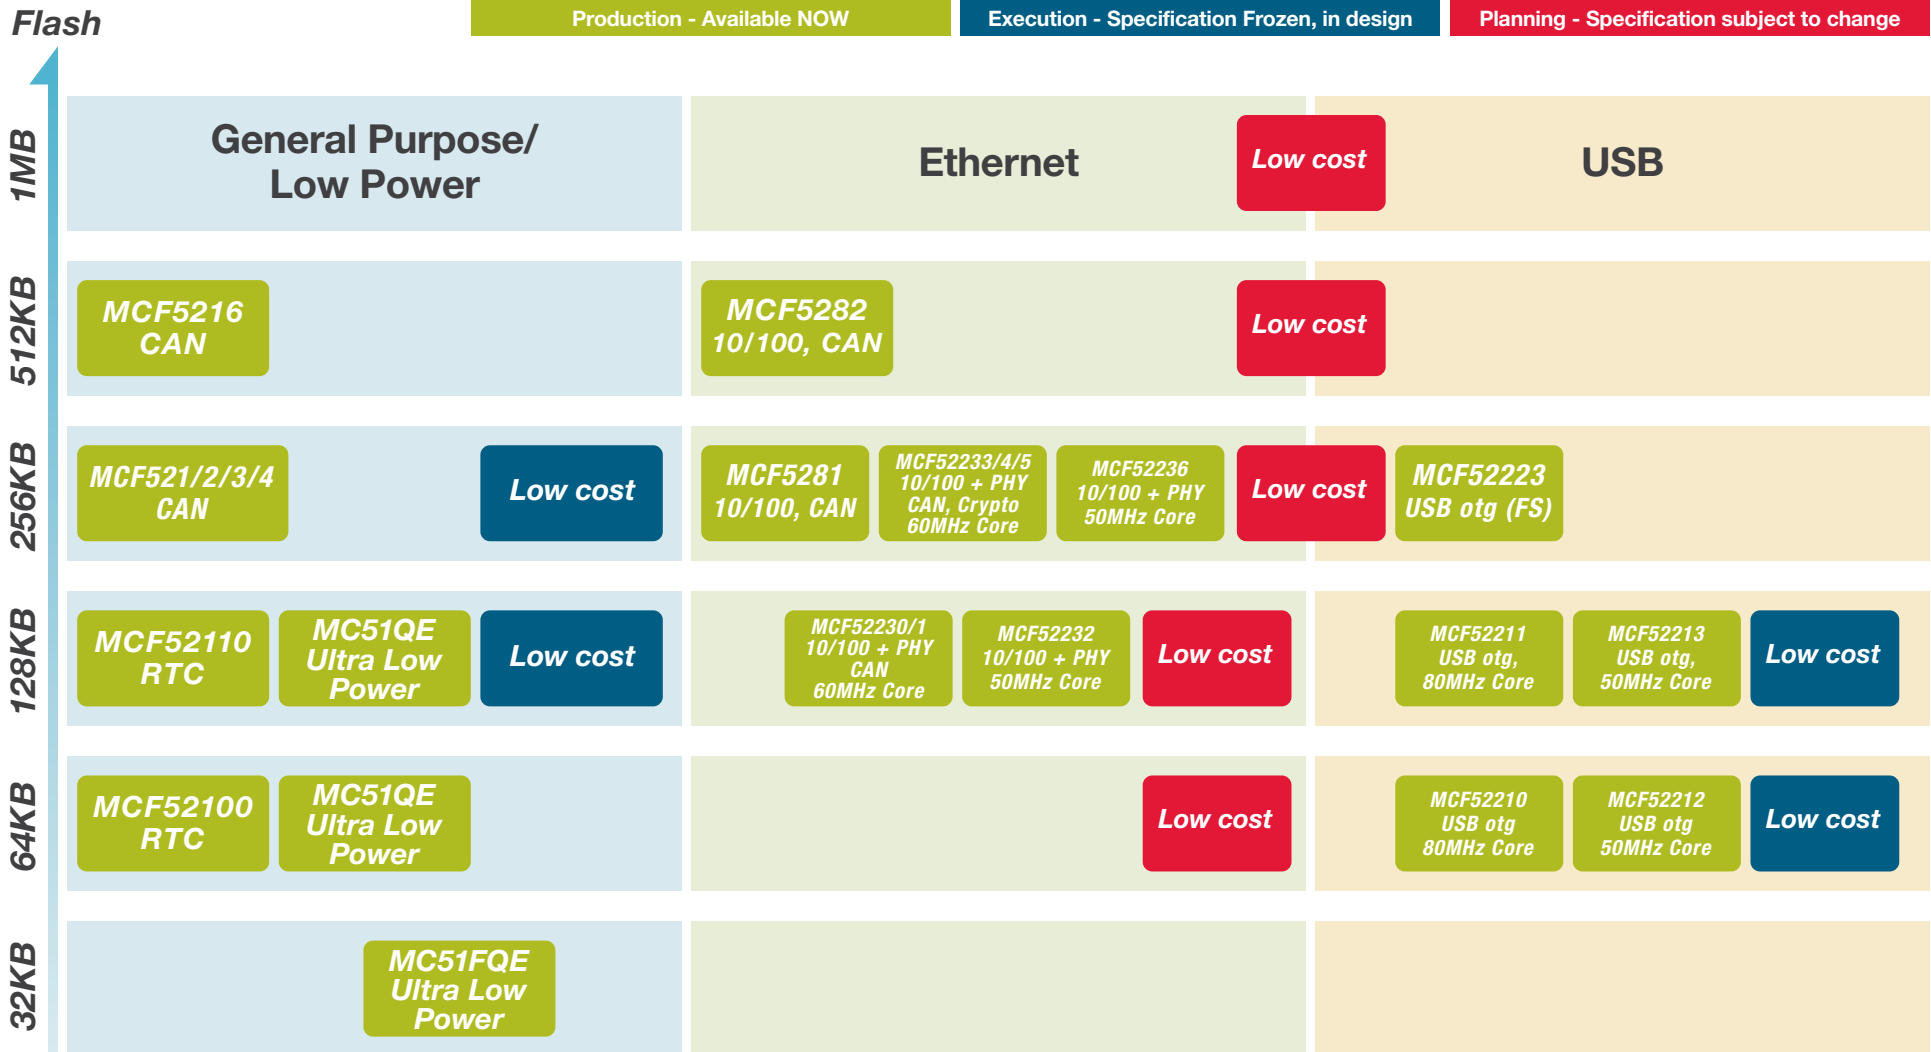

ColdFire Microcontroller Roadmap

MCF52 – V2 Core

MCF51 – V1 Core

ColdFire Microprocessor Roadmap

MCF53 – V3 Core

MCF53 – V3 Core

MCF52 – V2 Core

Core Speed

Production - Available NOW

Execution - Specification Frozen, in design

Planning - Specification subject to change